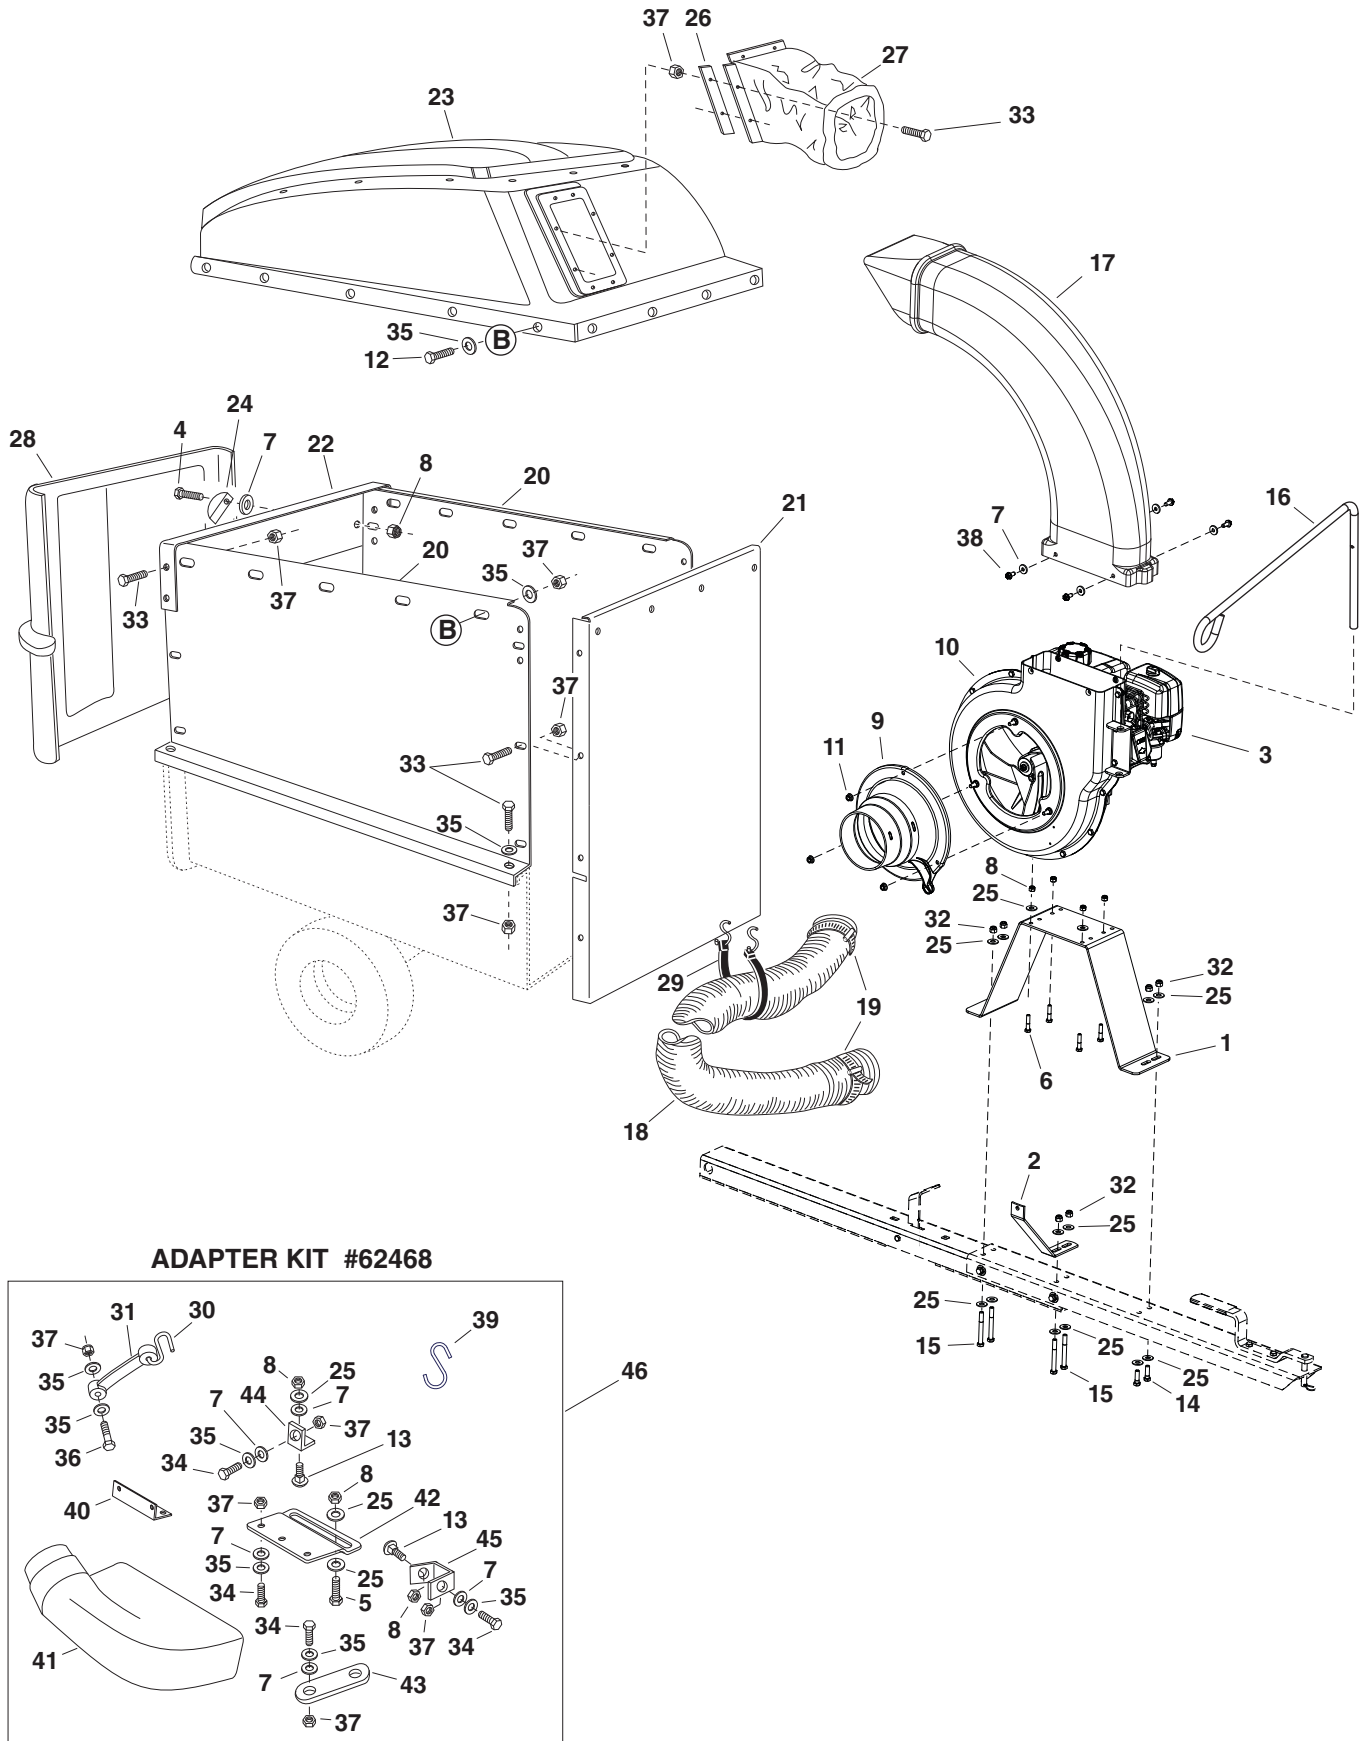

REPAIR PARTS FOR MOW-N-VAC MODEL 551889C

**REPAIR PARTS FOR MOW-N-VAC
MODEL 551889C**

REF	PART NO.	QTY.	DESCRIPTION	REF	PART NO.	QTY.	DESCRIPTION
1	27883	1	Engine Base	24	23789	2	Door Latch
2	27882	1	Brace, Housing	25	43081	14	Washer, 3/8"
3-	42880	1	Engine (50 State)	26	24798	4	Boot Mounting Strap
4	43182	2	Bolt, Hex 5/16-18 x 3/4"	27	48133	1	Hard top Boot
5	43840	2	Bolt, Hex 5/16-18 x 1-1/4"	28	44790	1	Poly Rear Door
6	43085	4	Bolt, Hex 5/16-18 x 1-1/2"	29	43790	1	Strap, Tarp 25"
7	1543-69	11	Washer, Nylon 21/64"	30	44849	2	"S" Hook, #32
8	47810	9	Nut, Hex Nylock 5/16-18	31	44850	2	Strap, Tarp (Less Hooks)
9	43791	1	Hose Adapter	32	HA21362	6	Nut, Hex Nylock 3/8-16
10		1	Impeller Housing Assembly (See page 22)	33	43866	28	Bolt, Hex 1/4-20 x 5/8"
11	49983	3	Hex Nut, Flange Lock 5/16-18	34	43661	4	Bolt, Hex 1/4-20 x 1"
12	43012	13	Bolt, Hex 1/4-20 x 3/4"	35	43088	11	Washer, 1/4" STD
13	43080	2	Bolt, Carr. 5/16" x 3/4"	36	1509-90	3	Bolt, Hex 1/4-20 x 1-1/4"
14	43087	2	Hex Bolt, 3/8-16 x 1-1/4"	37	47189	16	Nut, Hex Nylock 1/4-20
15	46938	4	Hex Bolt, 3/8-16 x 3-1/4"	38	47630	4	Screw, Self Tap 5/16-18 x 3/4"
16	49974	1	Hose Hanger Rod	39	42749	1	"S" Hook, Large
17	46420	1	Elbow	40	27304	1	Attachment Bracket
18	41882	1	Hose (6" x 84")	41	43830	1	Adapter, Deck
19	43793	2	Hose Clamp 6"	42	23560	1	Bracket, Deck Adapter
20	24678	2	Side Panel Cart Extension	43	23825	1	Mounting Strap
21	24679	1	Front Panel Cart Extension	44	23826	1	Angle Bracket
22	23836	1	Cross Brace	45	23827	1	Mounting Bracket
23	68606	1	Hard Top Assembly (Includes 24,25,26,27)	46	62468	1	Deck Adapter Kit (Includes parts shown in box on page 18.)
					45578	1	Owner's Manual