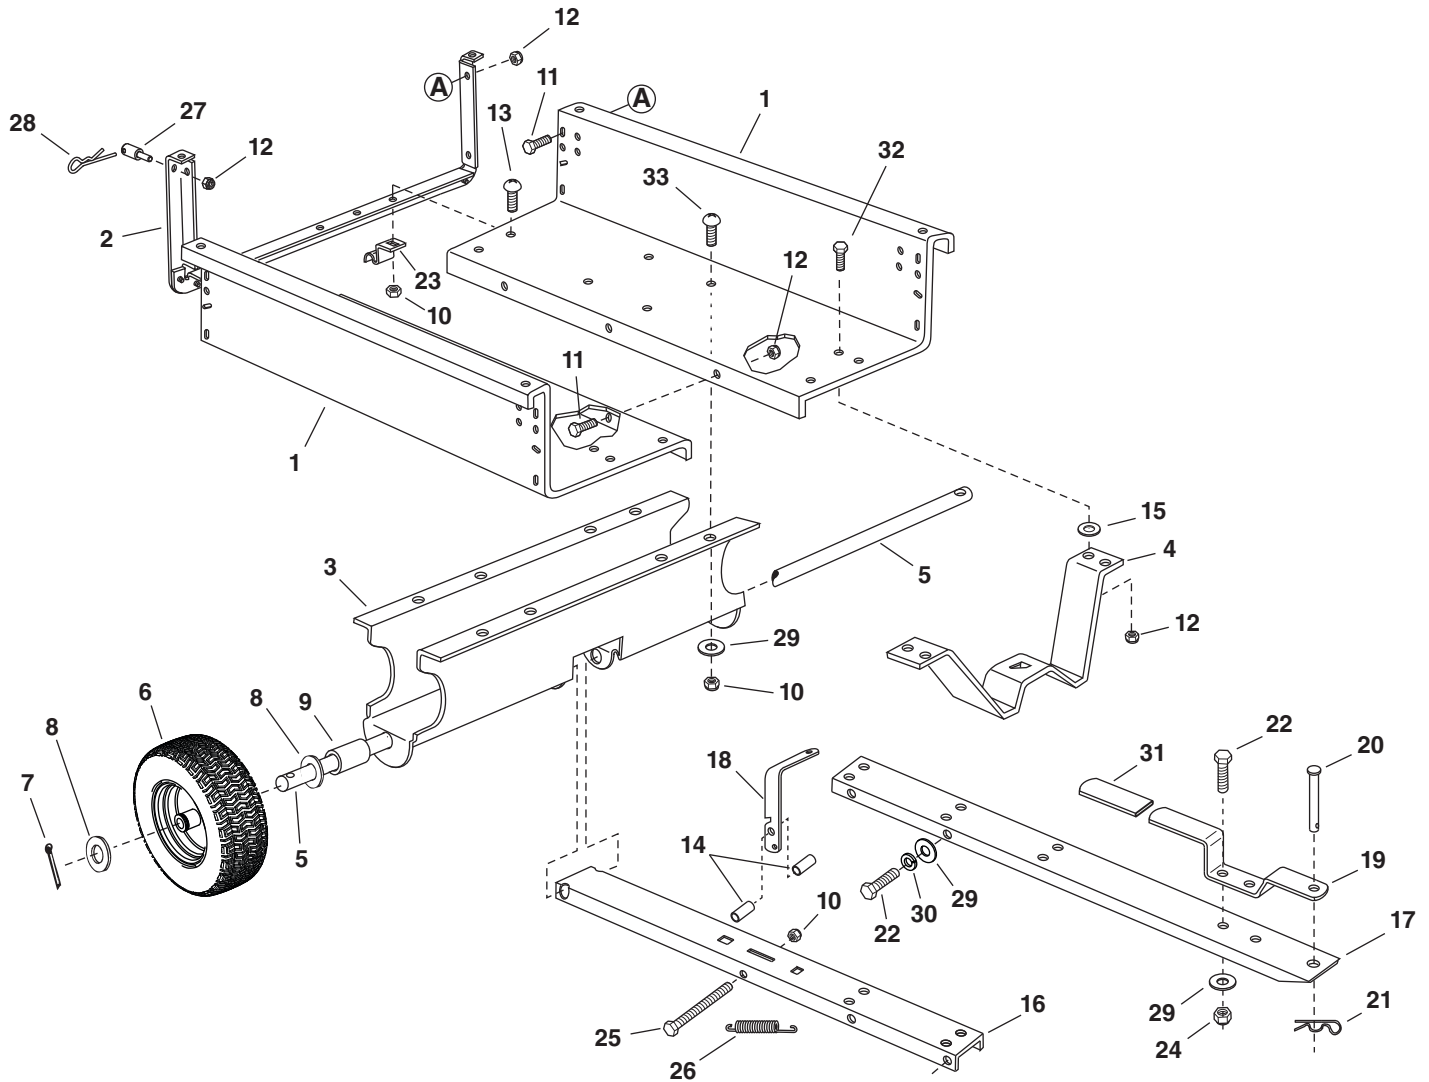

PARTS

REPAIR PARTS FOR MOW-N-VAC CART BODY MODEL 551889C

REF.	PART NO.	QTY.	DESCRIPTION	REF.	PART NO.	QTY.	DESCRIPTION
1	23985	2	Cart Body	20	49932	1	Hitch Pin
2	62458	1	Tailgate Reinforcement Bracket	21	43343	1	Pin, Hair Cotter 1/8"
3	23507	1	Wheel Support	22	43087	4	Hex Bolt, 3/8-16 x 1-1/4"
4	24497	1	Latch Stand Bracket	23	23838	2	Door Support
5	24897	1	Axle, Wheel 1" Dia.	24	HA21362	5	Nut, Hex Nylock 3/8-16
6	42159	2	Wheel w/Tire, 15 x 6.00	25	47407	1	Hex Bolt, 5/16-18 x 3-3/4"
7	43093	2	Cotter Pin, 1/8" Dia. x 1-1/2"	26	47408	1	Spring, Extension
8	43601	4	Washer, Flat 1"	27	42999	2	Pin
9	44678	2	Spacer Tube, 1-1/4" x 2" Lg.	28	48934	2	Hairpin
10	47810	13	Hex Nut, 5/16-18 Nylock	29	43081	15	Washer, Flat 1/4"
11	43866	5	Hex Bolt, 1/4-20 x 5/8"	30	710-0693	1	Bolt, Hex 3/8" x 4"
12	47189	13	Hex Nut, 1/4-20 Nylock	31	47707	1	Grip
13	43814	4	Truss Hd. Bolt, 5/16-18 x 3/4"	32	44950	4	Carriage Bolt, 1/4-20 x 3/4"
14	41076	2	Spacer	33	45542	8	Carriage Bolt 5/16-18 x 1"
15	43088	2	Washer, Flat 1/4"	34	28546	2	Strap, Latch Stand Anchor
16	68346	1	Tongue Weldment Ass'y. (Rear)	35	28547	4	Strap, Wheel Support Anchor
17	27863	1	Tongue (Front)	36	45541	4	1/4" Retainer
18	28258	1	Latch, Foot Pedal	37	M84309	8	Retainer Nut
19	27264	1	Hitch Bracket				