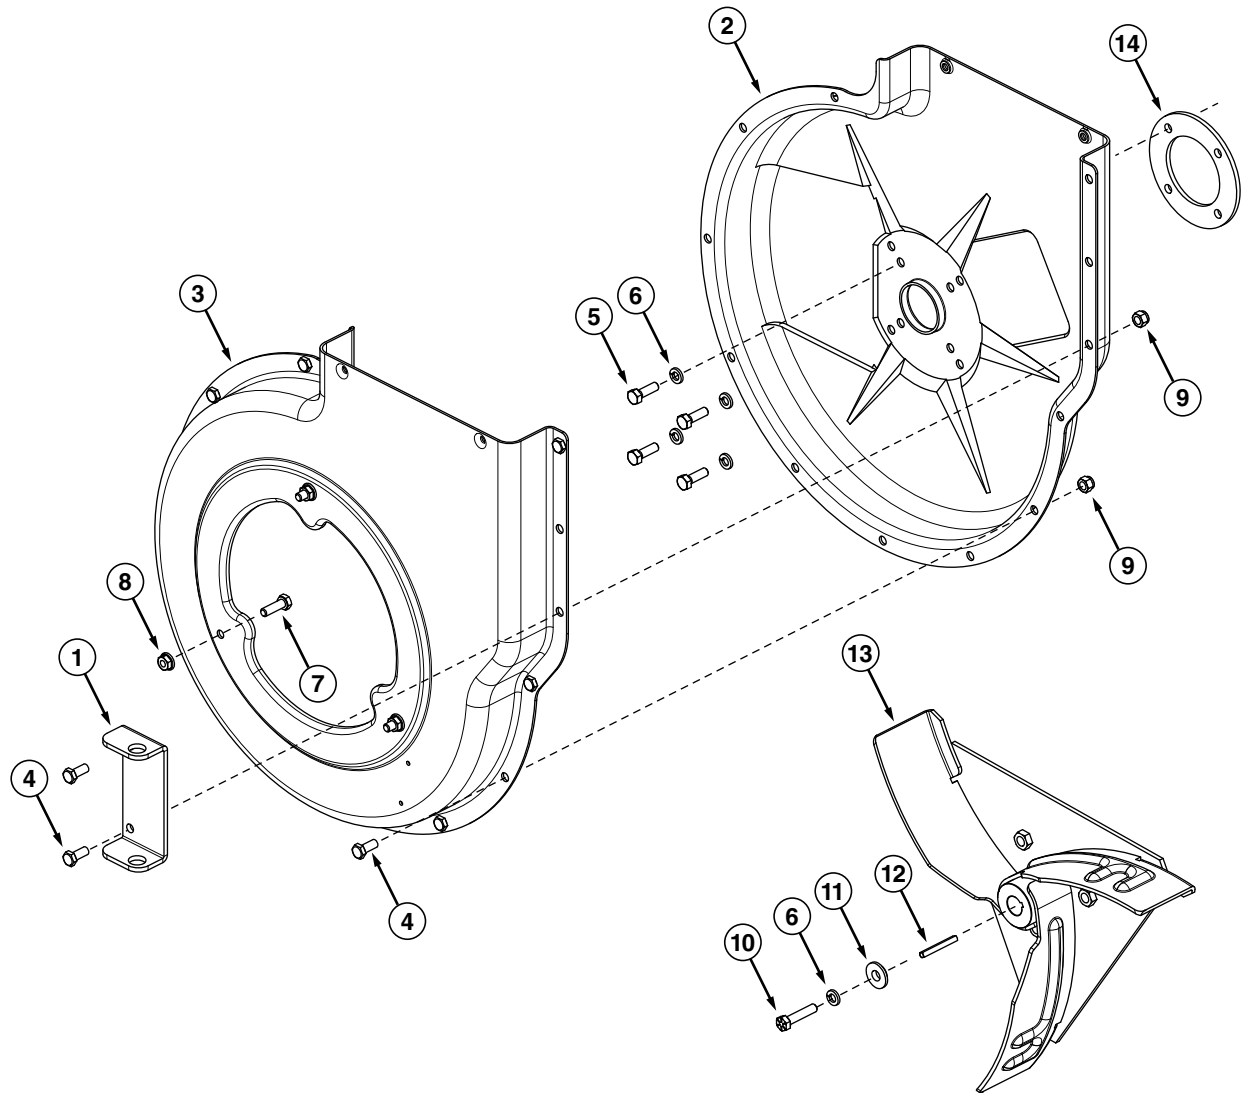

REPAIR PARTS FOR MOW-N-VAC IMPELLER HOUSING ASSEMBLY MODEL 551889C

REF.	PART NO.	QTY.	DESCRIPTION	REF.	PART NO.	QTY.	DESCRIPTION
1	24958	1	Hose Hanger Bracket	8	46584	3	Nut, Whizlock 5/16-18
2	27884	1	Housing Ass'y. Inner	9	47810	12	Nut, Nylock Hex 5/16-18
3	24633	1	Housing Ass'y. Outer	10	28107	1	Bolt, Hex 5/16-24 x 1-1/2"
4	43182	12	Bolt, Hex 5/16-18 x 3/4"	11	26538	1	Spacer, Step
5	47600	4	Bolt, Hex 5/16-24 x 1"	12	HA11154	1	Key, 3/16" x 1-3/4"
6	43086	5	Lock Washer, 5/16"	13	68669	1	Impeller Assembly
7	43063	3	Bolt, Hex 5/16-18 x 1"	14	28046	1	Spacer, Inner Housing